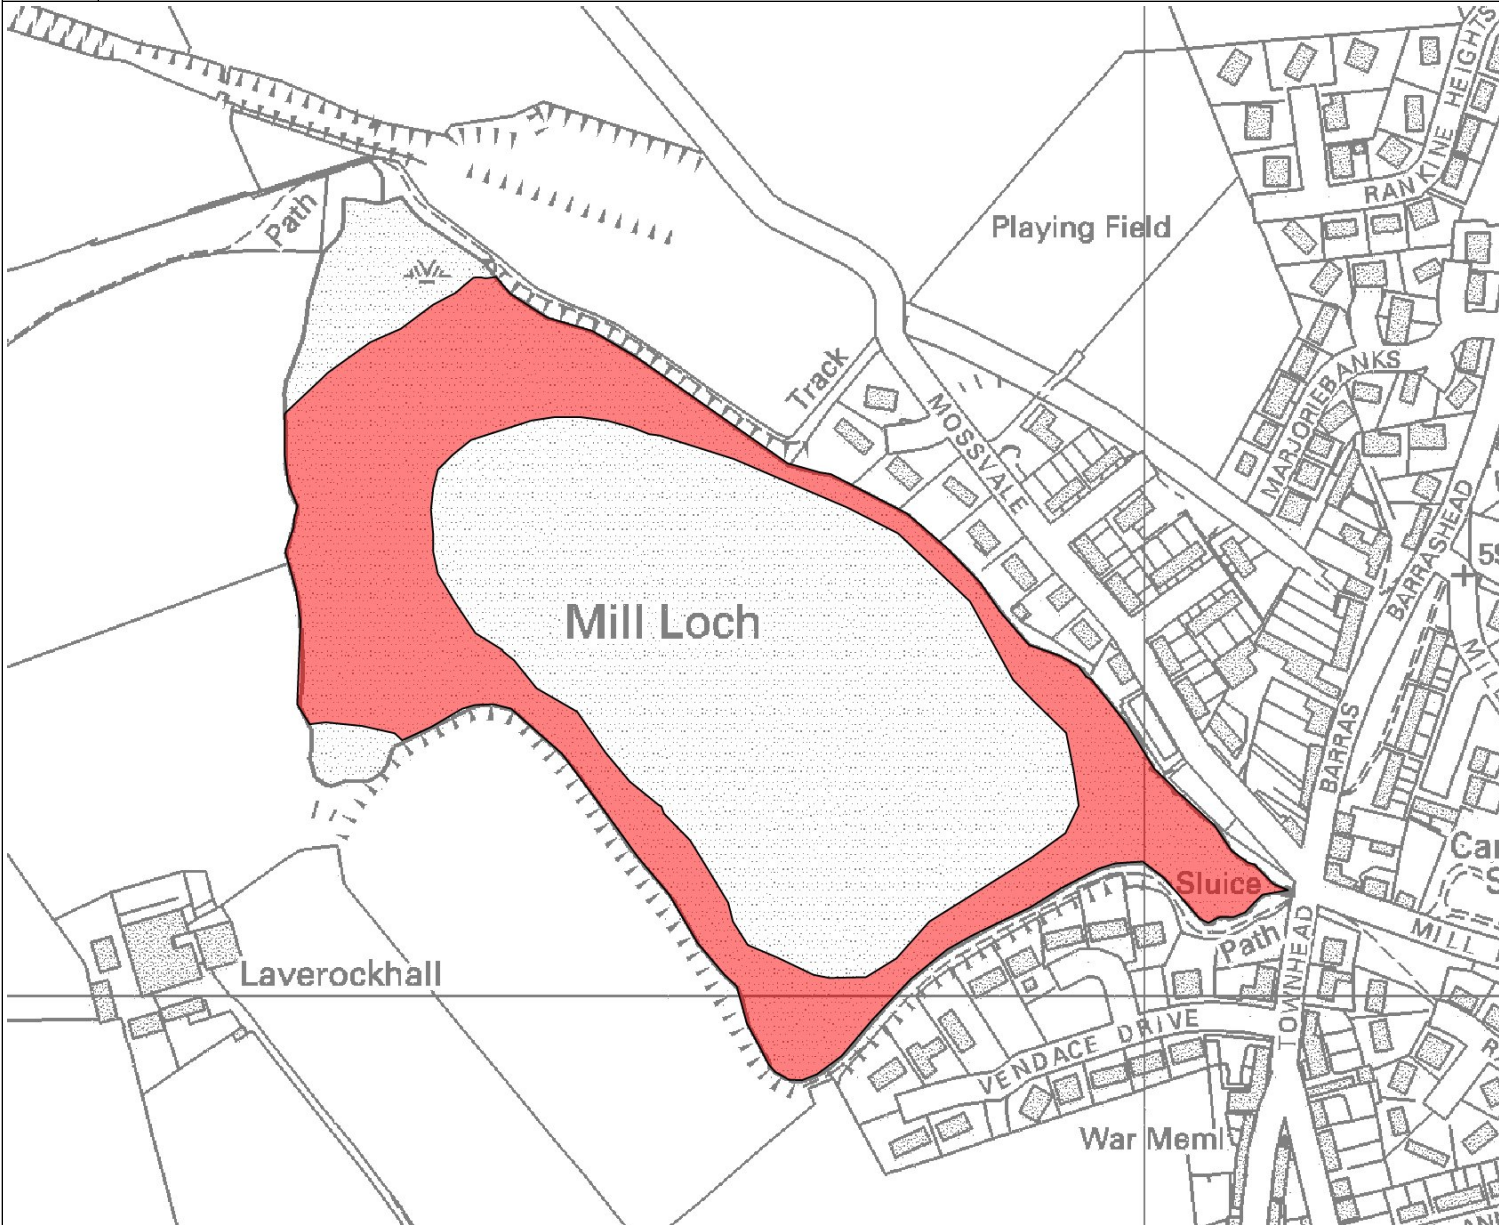

Potential lily coverage

Legend

Printed: Mar 12, 2008 1:00:26 PM
Map produced using geo.View

©Scottish Natural Heritage, ©Scottish Office, ©Scottish Executive, ©General Register Office (Scotland), ©Crown Copyright 2008. All rights reserved. Scottish Natural Heritage 10001790. ©Scottish Rights of Way Society. ©Forest Enterprise, ©Forestry Commission, ©Highland Birchwoods. Some features of this map are based on digital spatial data licenced from the Centre for Ecology and Hydrology ©NERC (CEH) Defra and Met Office © Crown Copyright © Macaulay Institute Ordnance Survey © Crown Copyright. All rights reserved 10017908 2008