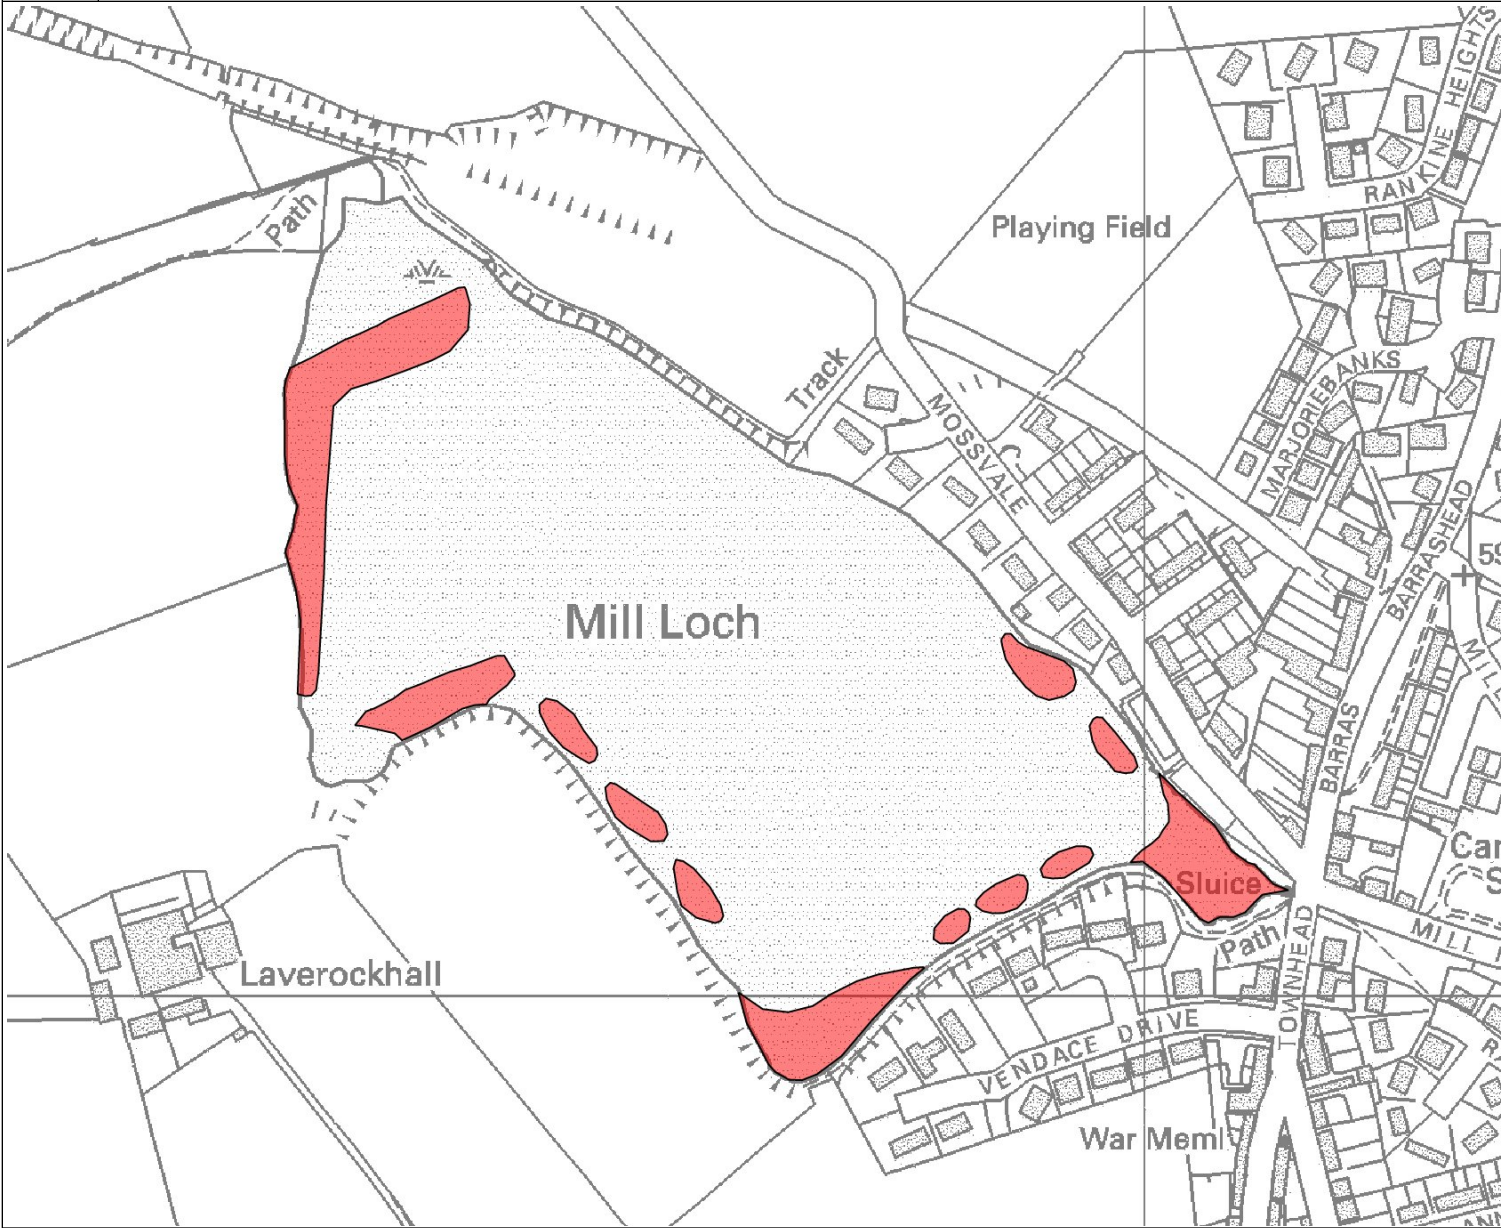

# Fringed water lily extent - 2007

Legend

Printed: Mar 12, 2008 12:56:04 PM  
Map produced using geo.View